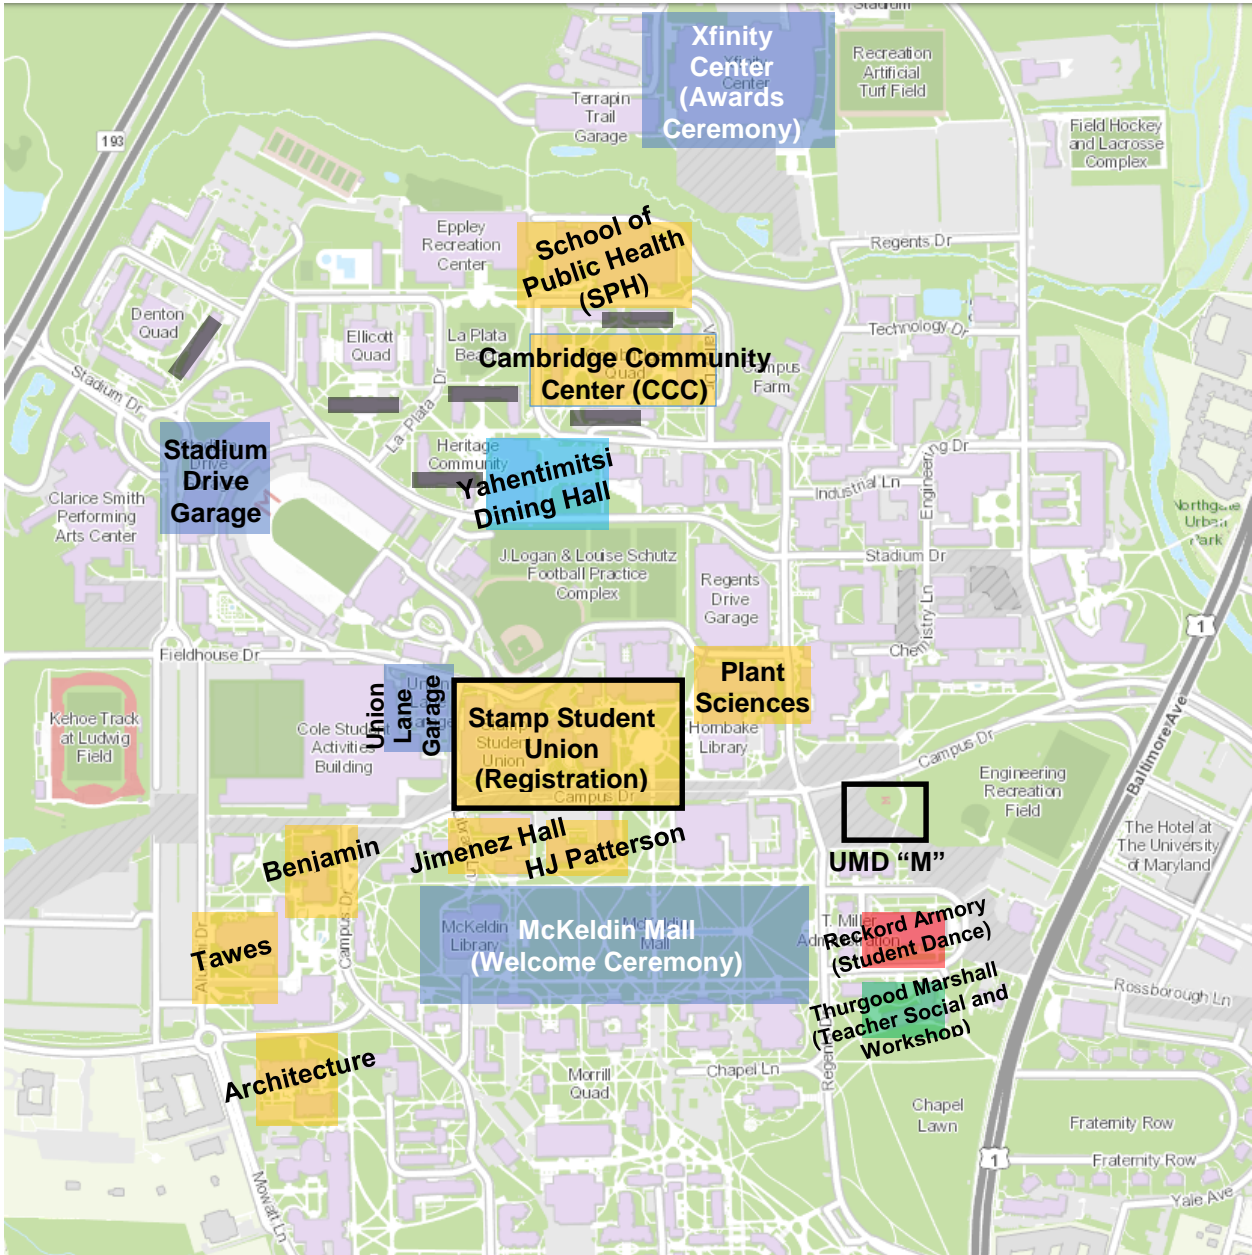

2024 National History Day Campus Locations For Students and Teachers

Yellow: Judging Buildings, **Black:** On-Campus Dorms, **Green:** Important Locations for Teachers