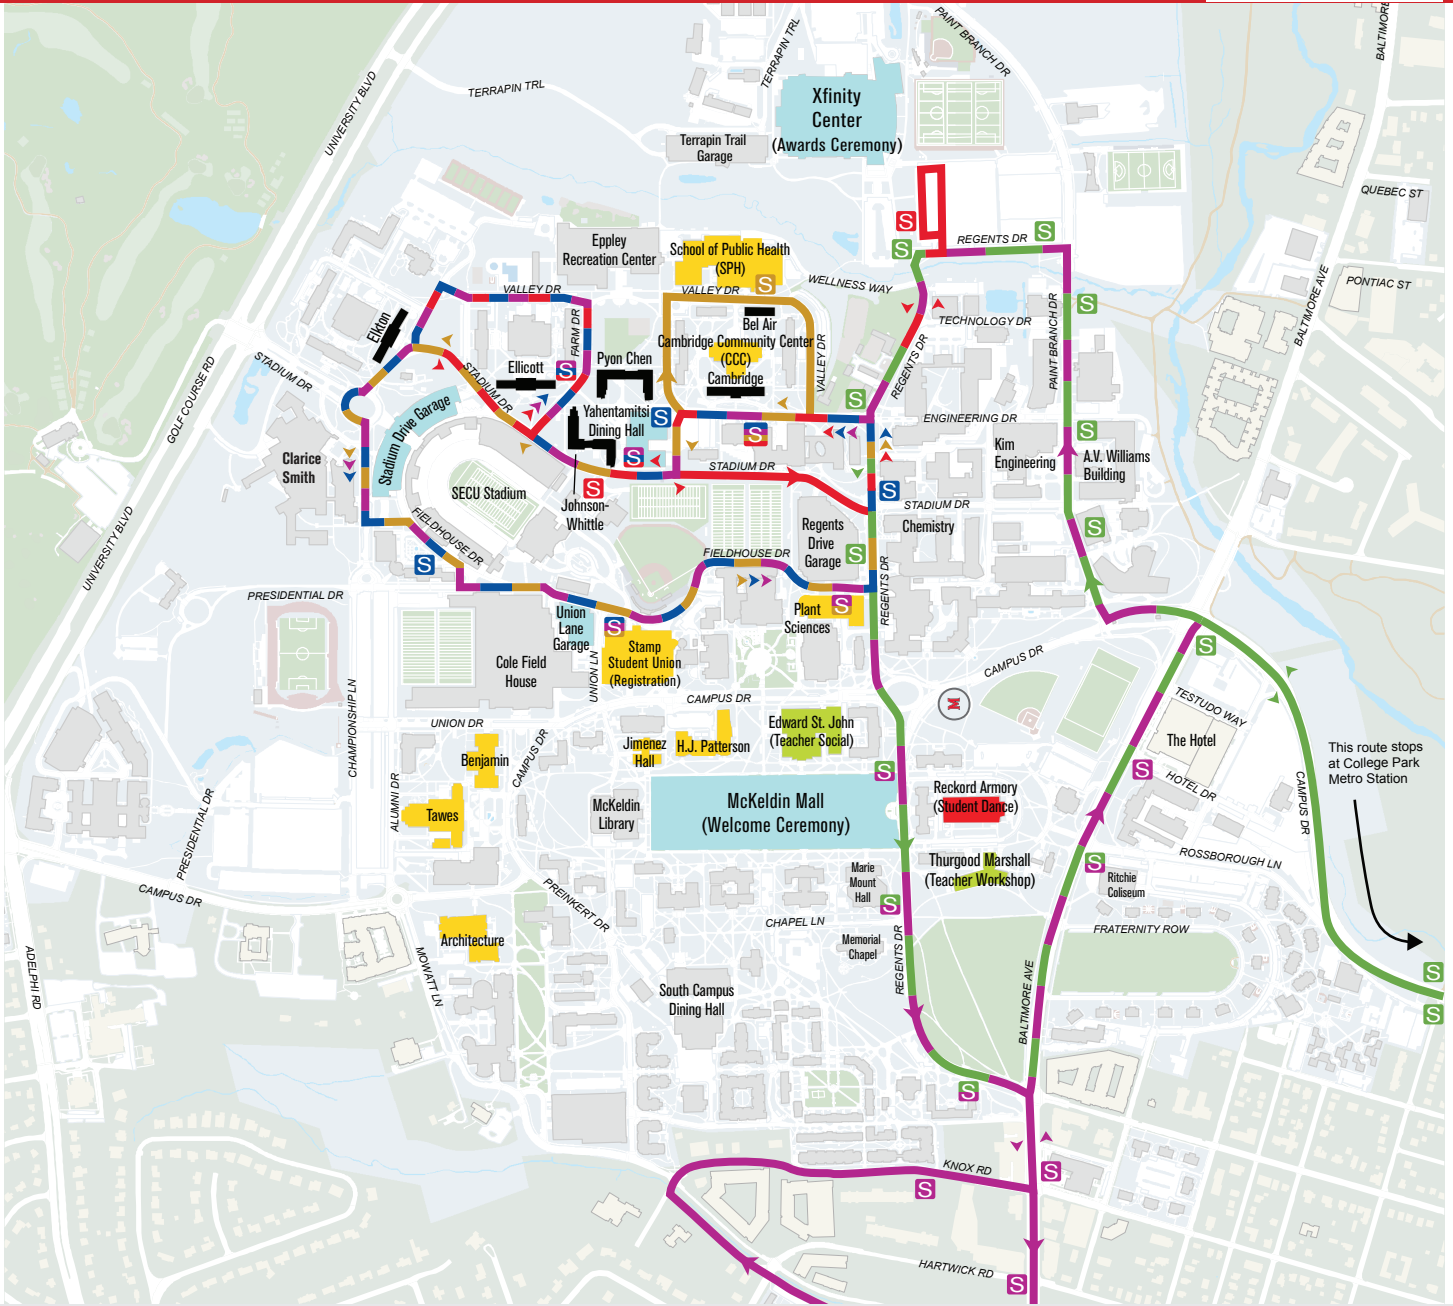

NATIONAL HISTORY DAY®

SHUTTLE GUIDE

NHD
NATIONAL
HISTORY DAY®

Campus Locations for Students & Teachers

On-Campus Dorms

Judging Buildings

Important Locations For Teachers

Route Information & Times

Route Information & Times	Saturday	Sunday	Monday	Tuesday	Wednesday	Thursday
Residence Halls Loop	2:30–11 PM	8 AM–11 PM	8:30 AM – 4:30 PM	8:30 AM – 4:30 PM	7 AM–10:30 PM	7 AM–2 PM
College Park Metro Loop (also serviced by 104 CPM route)	1–8 PM	9:30 AM – 8:30 PM	6:15 AM–midnight	6:15 AM–midnight	6:15 AM–midnight	6:15 AM–midnight
Evening Loop	8–11 PM	8 AM–11 PM	—	—	—	—
Judges Shuttle Loops	—	—	9 AM run, 1:30–5 PM	9 AM run, 1:30–5 PM	—	—
Closing Ceremonies North Campus Loops	—	—	—	—	—	7 AM–2 PM

Shuttle Stops
(all shuttles are ADA accessible)

TRANSPORTATION SERVICES