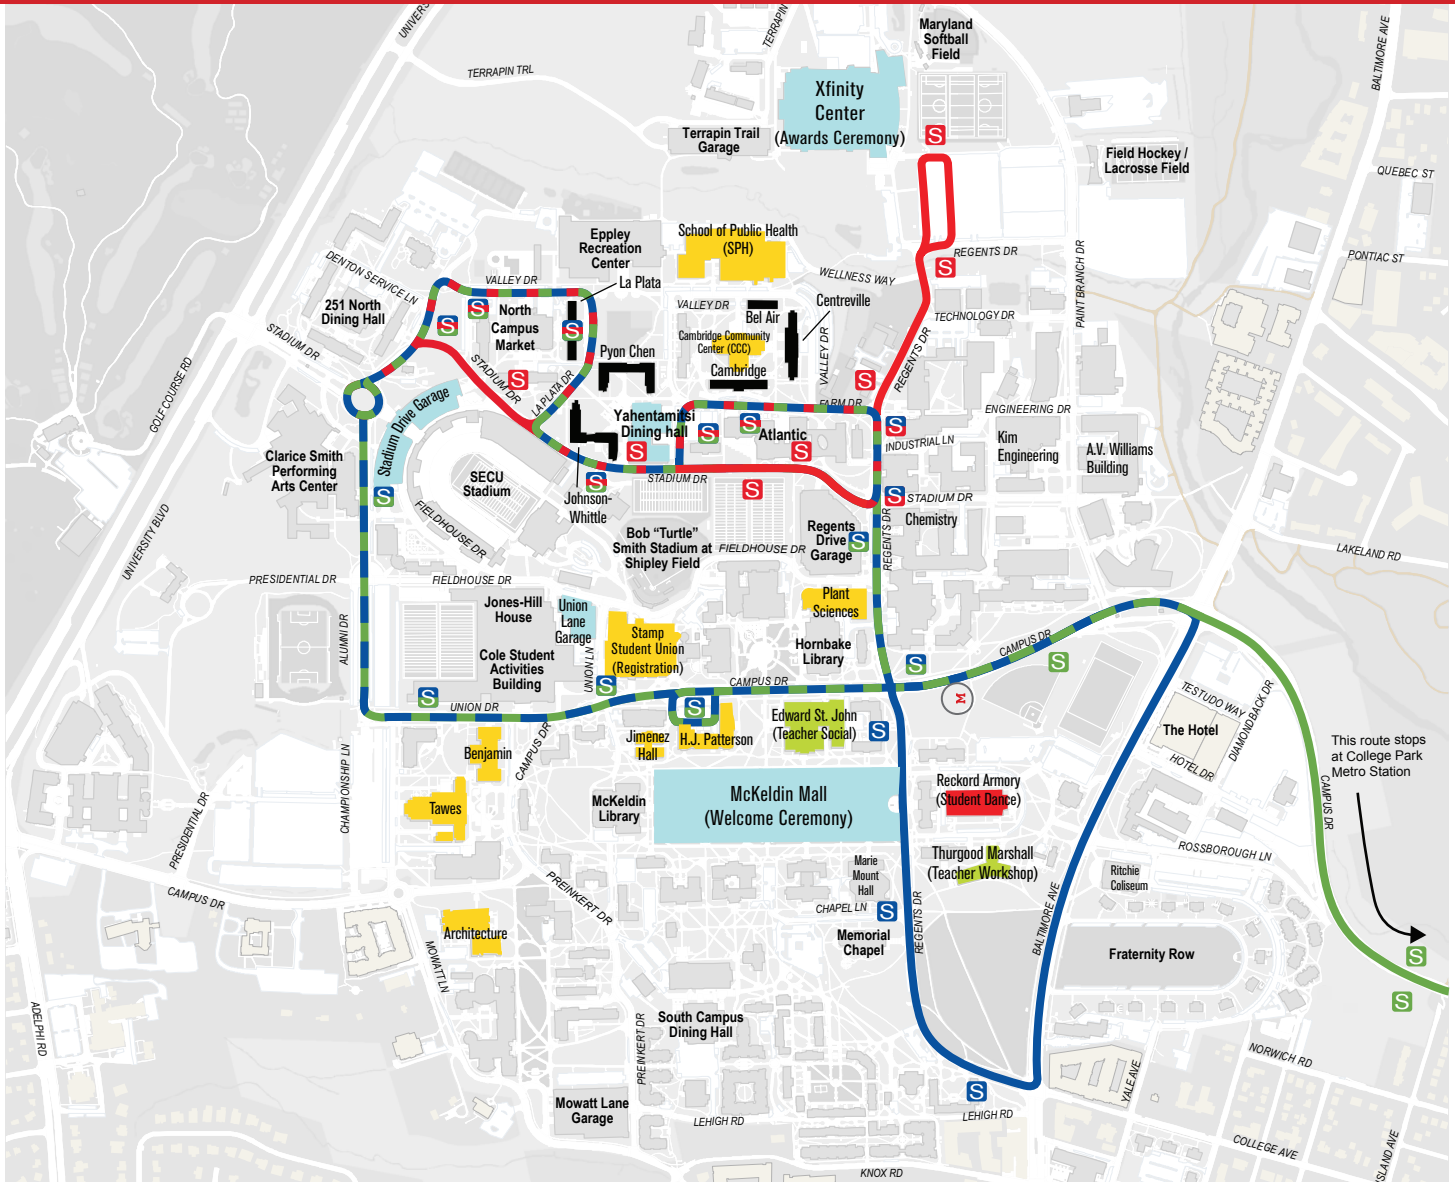

NATIONAL HISTORY DAY®

SHUTTLE GUIDE JUNE 13-18, 2026

Plan your return before the last shuttle. Public transit from CP Metro is limited or unavailable outside service hours.

Campus Locations for Students & Teachers

On-Campus Dorms

Judging Buildings

Important Locations For Teachers

Route Information & Times	Saturday	Sunday	Monday	Tuesday	Wednesday	Thursday
Residence Halls Loop	2:30 PM – 11:00 PM	8 AM – 11:00 PM	7 AM – 3:00 PM, 6 PM – 11:00 PM	7 AM – 3:00 PM	7 AM – MIDNIGHT	7 AM – 4:30 PM
NHD Metro Loop (also serviced by 104 CPM route)	1 PM – 11:00 PM	8:00 AM – 11:00 PM	7 AM – 8:30 PM	7 AM – 8:30 PM	7 AM – MIDNIGHT	7 AM – 4:30 PM
Closing Ceremonies Loop	—	—	—	—	—	(THU 6/18 ONLY) 7 AM – 2 PM

Judges Shuttle (Monday & Tuesday only): 9:00 AM departure from Stamp Student Union to judging locations. On-demand return shuttle available in the afternoon — contact your coordinator for pickup details.

Shuttle Stops (all shuttles are ADA accessible)